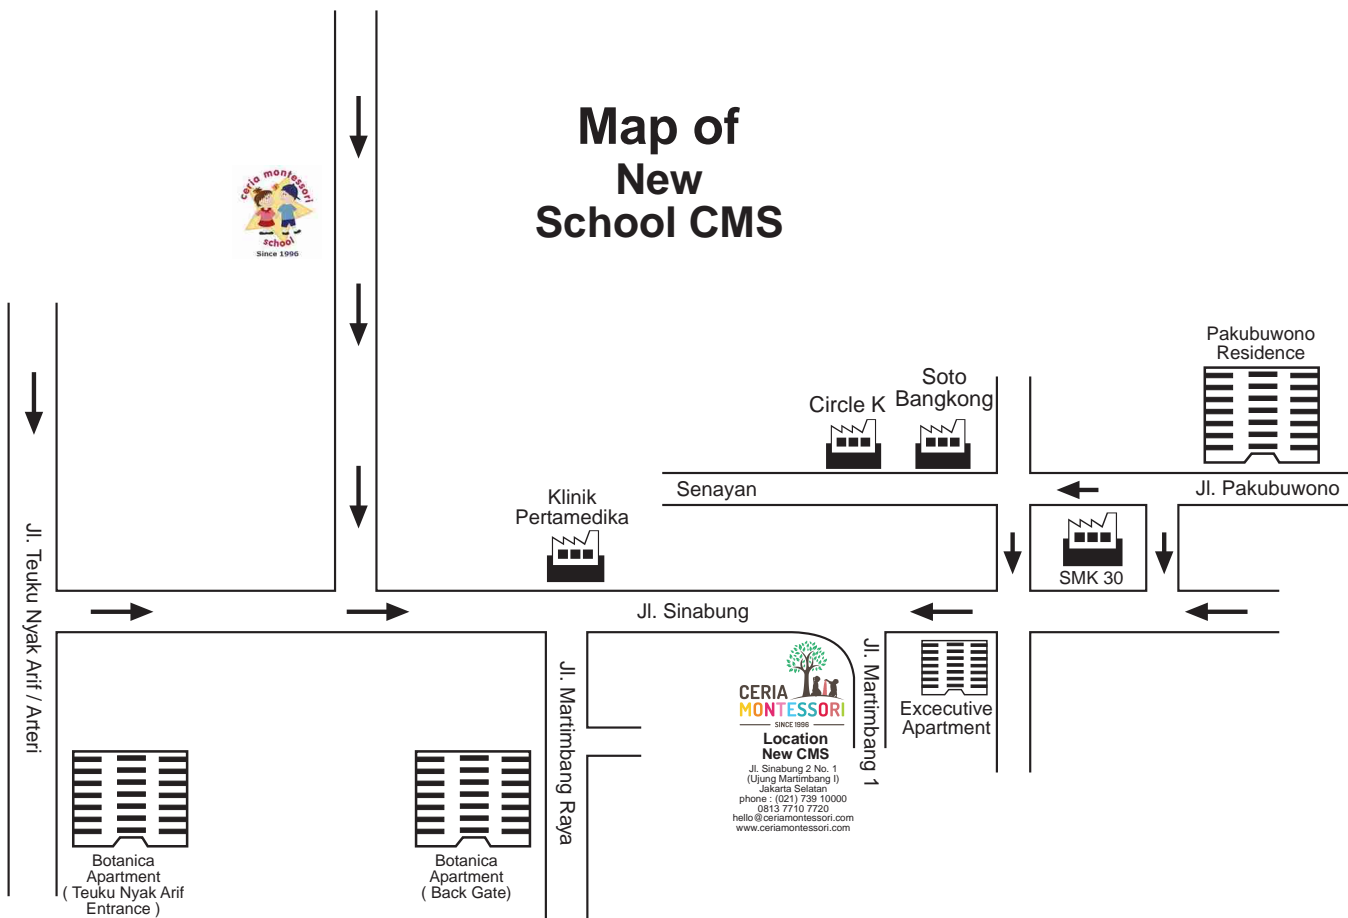

Map of New School CMS