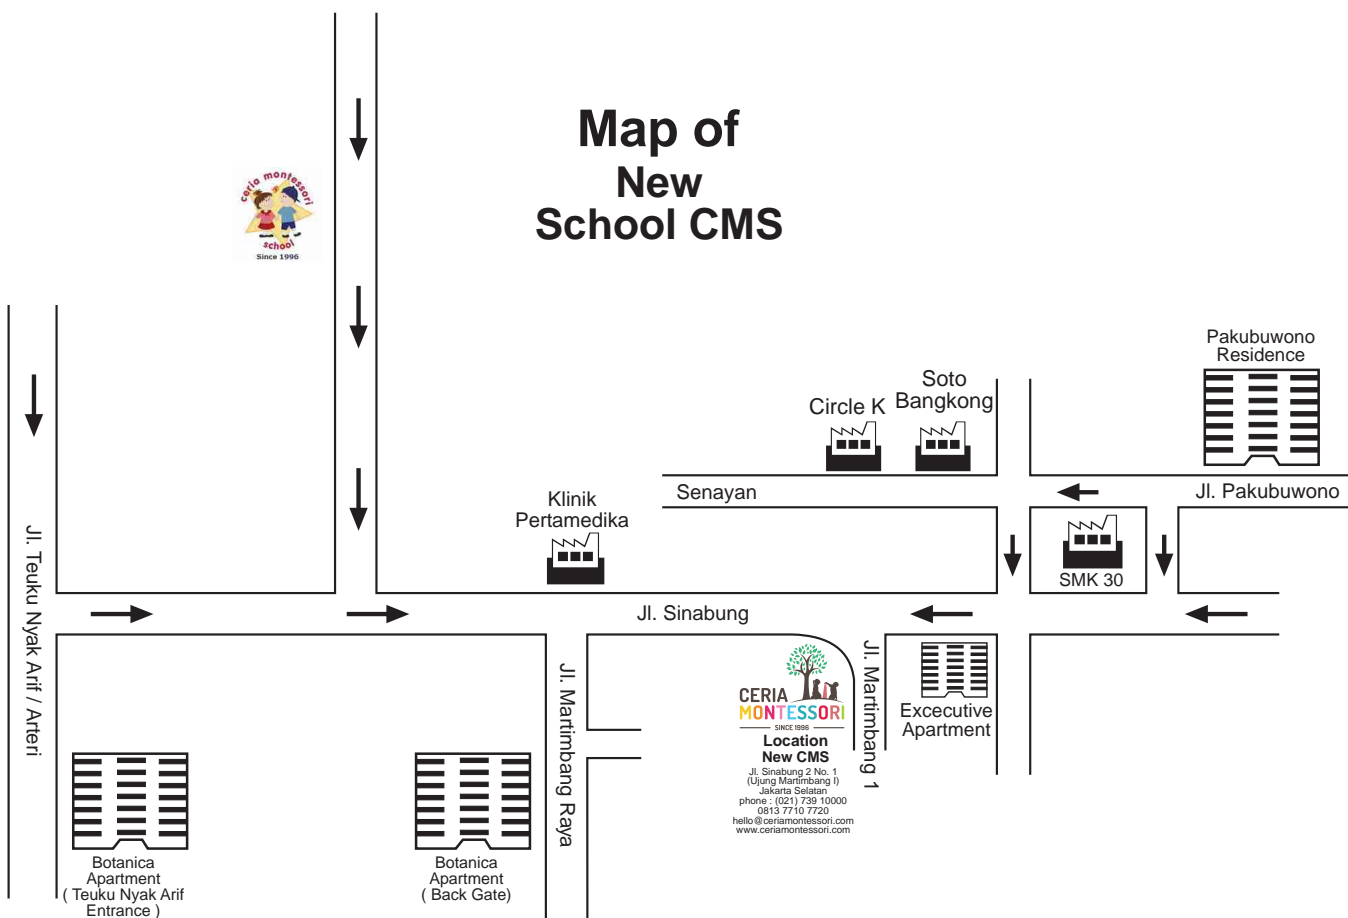

Map of New School CMS